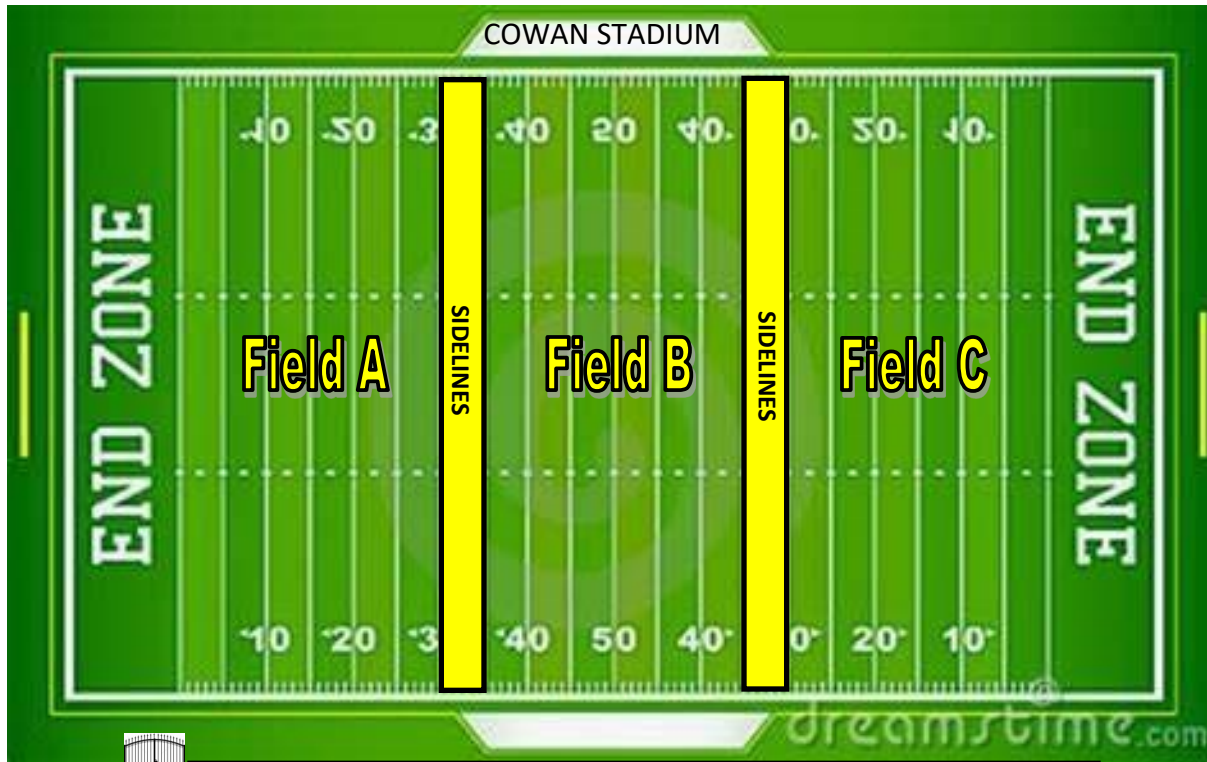

CYS SPORTS FLAG FOOTBALL GAME DAYS
LEWIS MAIN

41st Division

MWR
TENT

CYS SPORTS GYM
PARENT CENTRAL

S. 12th St.

GRAVEL PARKING

CLARKDALE
HOUSING
AREA

Liggett Ave.

PARKING

Bitar Ave.

CAREY
THEATRE

COWAN GRANDSTANDS