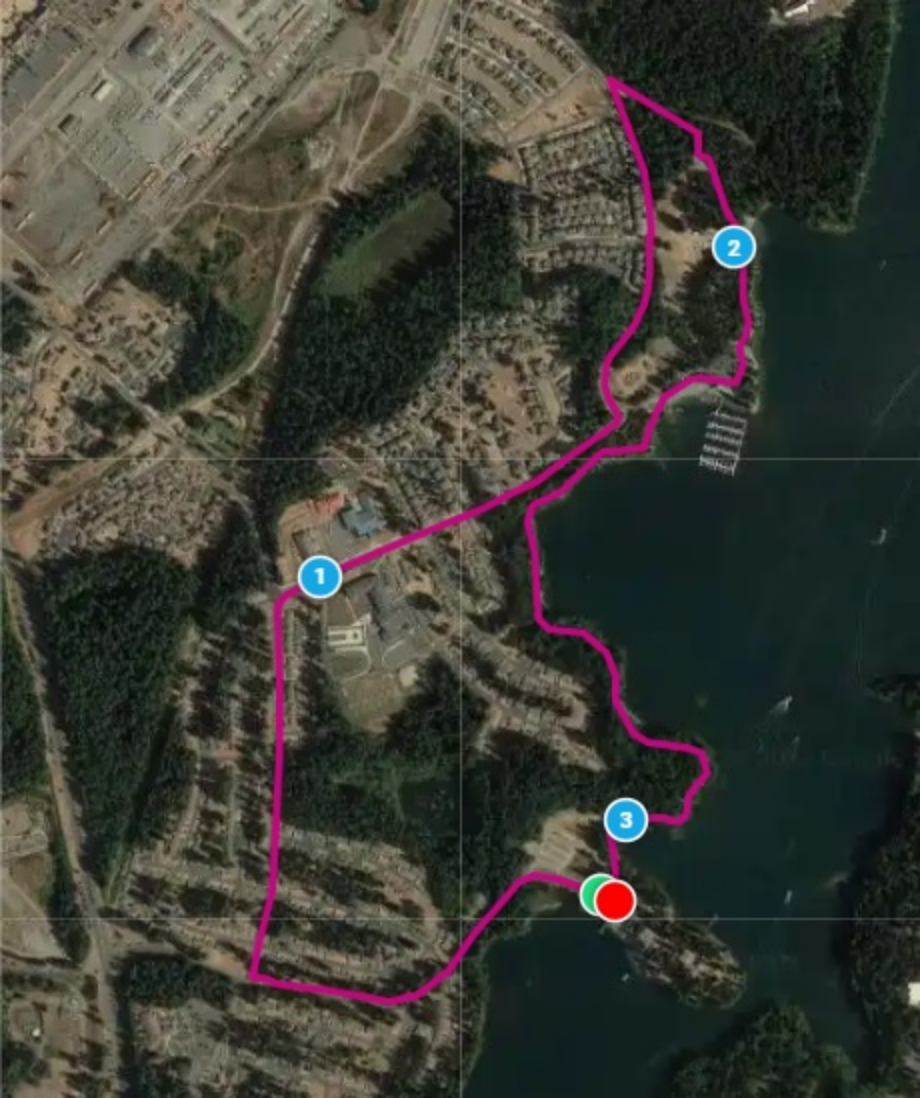

Press **Esc** to exit full screen

Satellite

Bike Path

Google

6

7

12

1

11

2

10

3

9

4

8

1

2

3